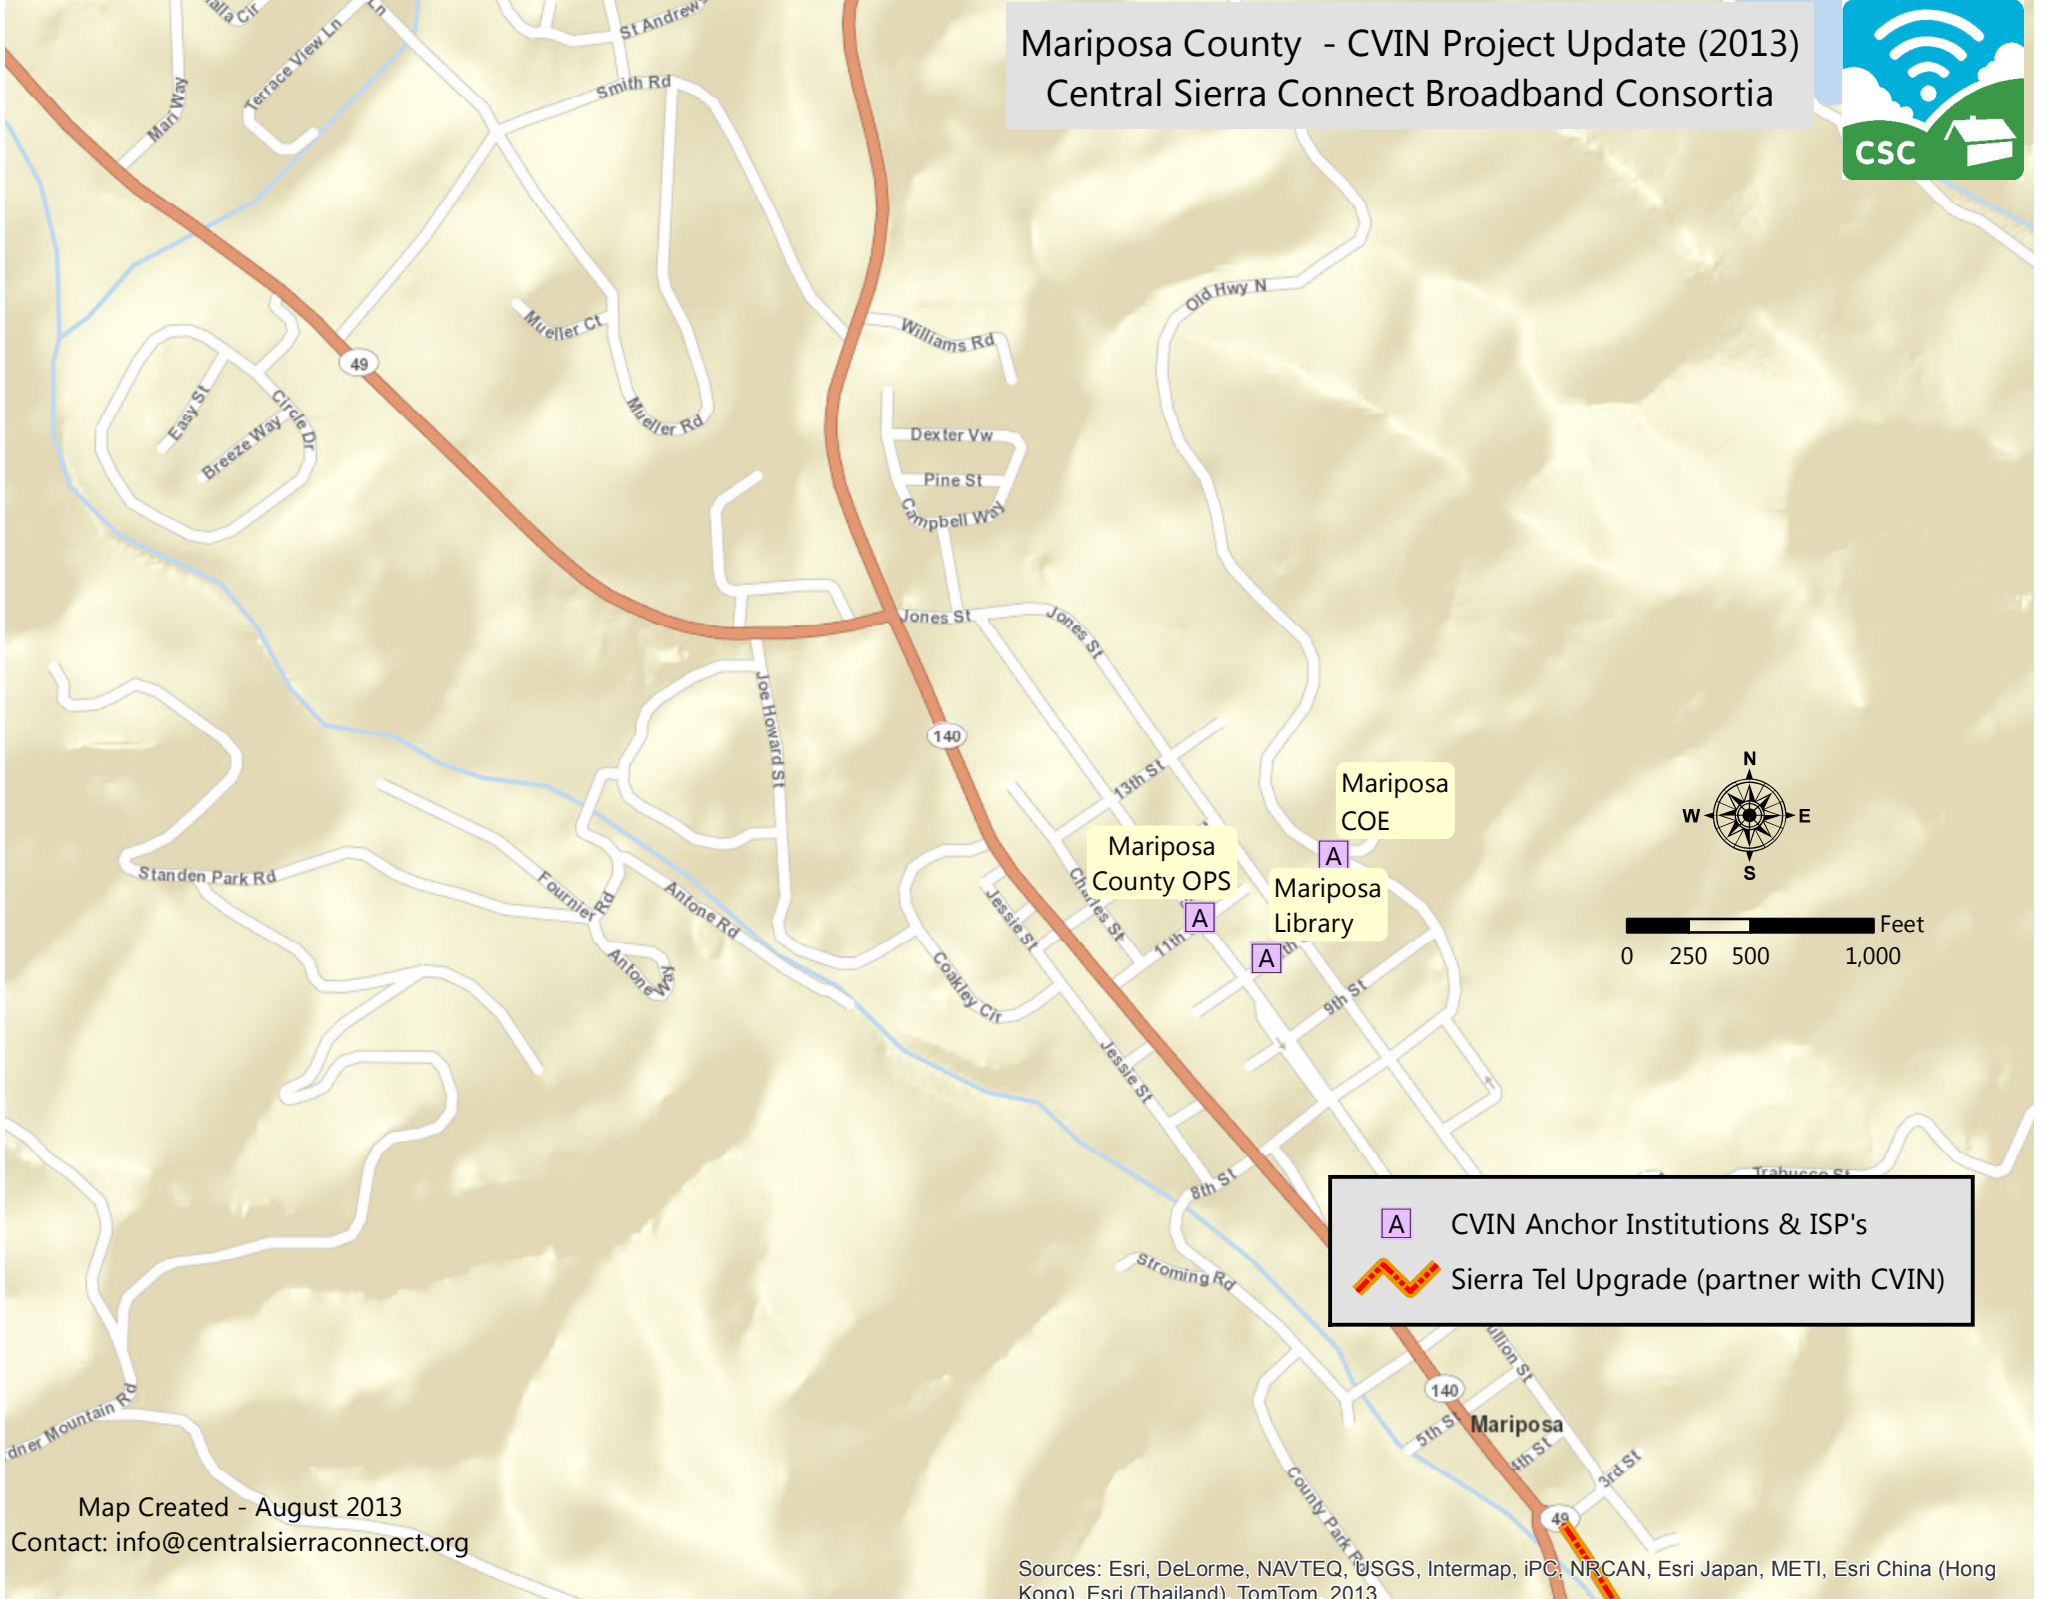

# Mariposa County - CVIN Project Update (2013) Central Sierra Connect Broadband Consortia

**A** CVIN Anchor Institutions & ISP's

Sierra Tel Upgrade (partner with CVIN)

Map Created - August 2013  
Contact: [info@centralsierraconnect.org](mailto:info@centralsierraconnect.org)

Sources: Esri, DeLorme, NAVTEQ, USGS, Intermap, iPC, NRCAN, Esri Japan, METI, Esri China (Hong Kong), Esri (Thailand), TomTom, 2013